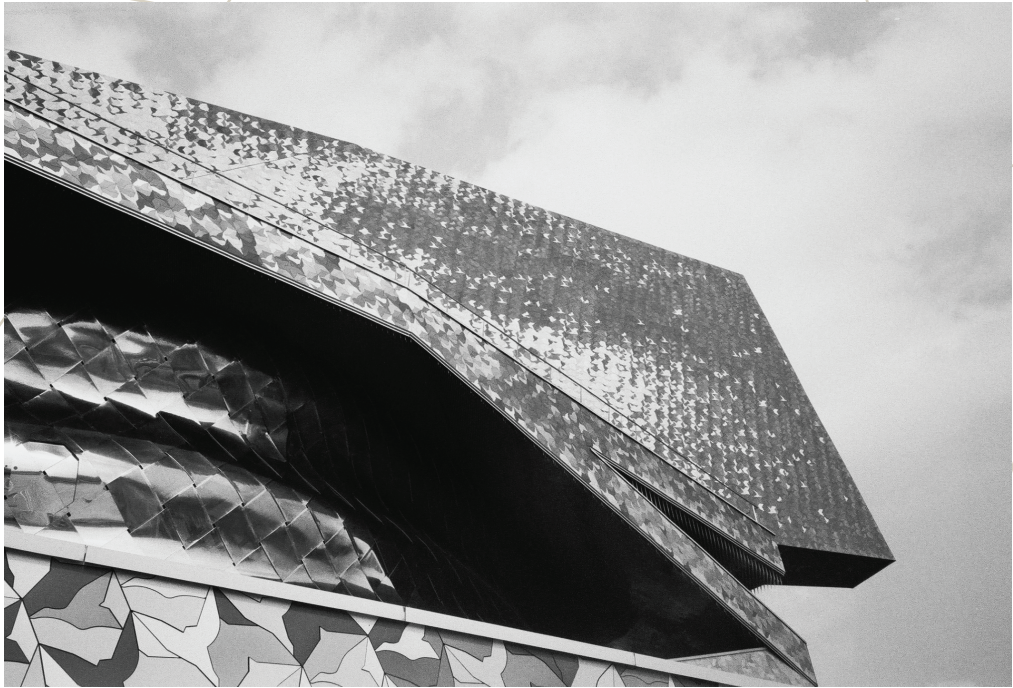

ARCHITECT: JEAN NOUVEL

YEAR OF COMPLETION: 2015

SYMPHONIES AND SERMONS IN METAL AND GLASS

DYNAMISM AND EXPRESSION CAN OFTEN BE A HALLOWED TASK

THE FOLLOWING IS A VISUAL STUDY OF THE PHILHARMONIE, SHOT ON 35MM FILM ON AN OLYMPUS INFINITY.